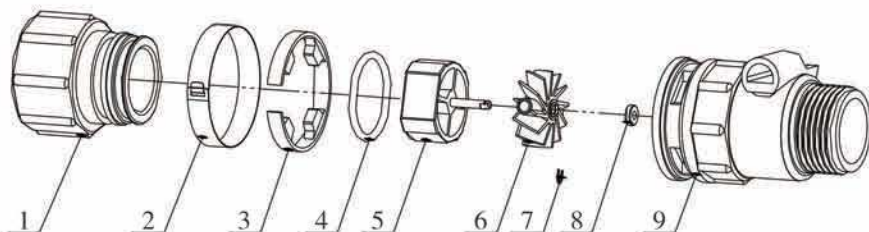

MODEL:17603-F73

3.8. Spare Parts and Part Number

F73 Valve Body Assembly (17603):

MODEL:17603-F73

Spare parts and Code for F73

Item No.	Description	Part Number	Quantity
1	Clip	8270005	4
2	O-ring 21.89×2.62	8378064	4
3	Valve Body	8022051	1
4	O-ring 25.8×2.65	8378078	2
5	O-ring 73x5.3	8378143	2
6	Pipe	8457007	2
7	Connector	8458015	2
8	O-ring φ 30X φ 24×3.3	8371001	2
9	Flow Meter	5447007	1
10	Animated Connector	5457002	1
11	O-ring 35×1.5	8378170	1
12	Injector Body	8315005	1
13	Injector Body ST3.9×40	8909017	4
14	Throat, Injector	8454008	1
15	Nozzle, Injector	8467008	1
16	O-ring 10.82×1.78	8378012	2
17	Injector Body	8008004	1
18	O-ring 7.5×1.8	8378016	2
19	Valve Body	8022050	1

Item No.	Description	Part Number	Quantity
28	O-ring 84×3.5	8378102	4
29	Fitting Nut	8092012	2
30	Locating Board	6380010	1
31	Screw, Cross ST2.9×9.5	8909008	10
32	Gear	5241013	2
33	Screw, Cross ST3.9×13	8909013	2
34	Dust Cover	8005009	1
35	Control Board	6382017	1
36	Screw, Cross ST2.2×6.5	8909004	2
37	Wire for Locating Board	5512001	1
38	Display Board	6381005	1
39	Label	8865007	1
40	Front Cover	8300007	1
41	Wire for Display Board	5511007	1
42	Buckle	8126004	2
43	Wire for Power	5513001	1
44	Probe wire	6386001	1
45	Pin	8993003	2
46	Small Gear	841012	2

Flow Meter Connector & Animated Connector:

5447007 Flow Meter with part number:

Item No.	Description	Part Number	Quantity
1	Animated Nut	8945001	1
2	Ferrule	8270002	1
3	Clip	8270001	1
4	O-ring 28×2.65	8378081	1
5	Impeller Supporter	5115001	1

Item No.	Description	Part Number	Quantity
6	Impeller	5436004	1
7	Rotate Core	8994005	1
8	Bushing	8210001	1
9	Shell	8002001	1