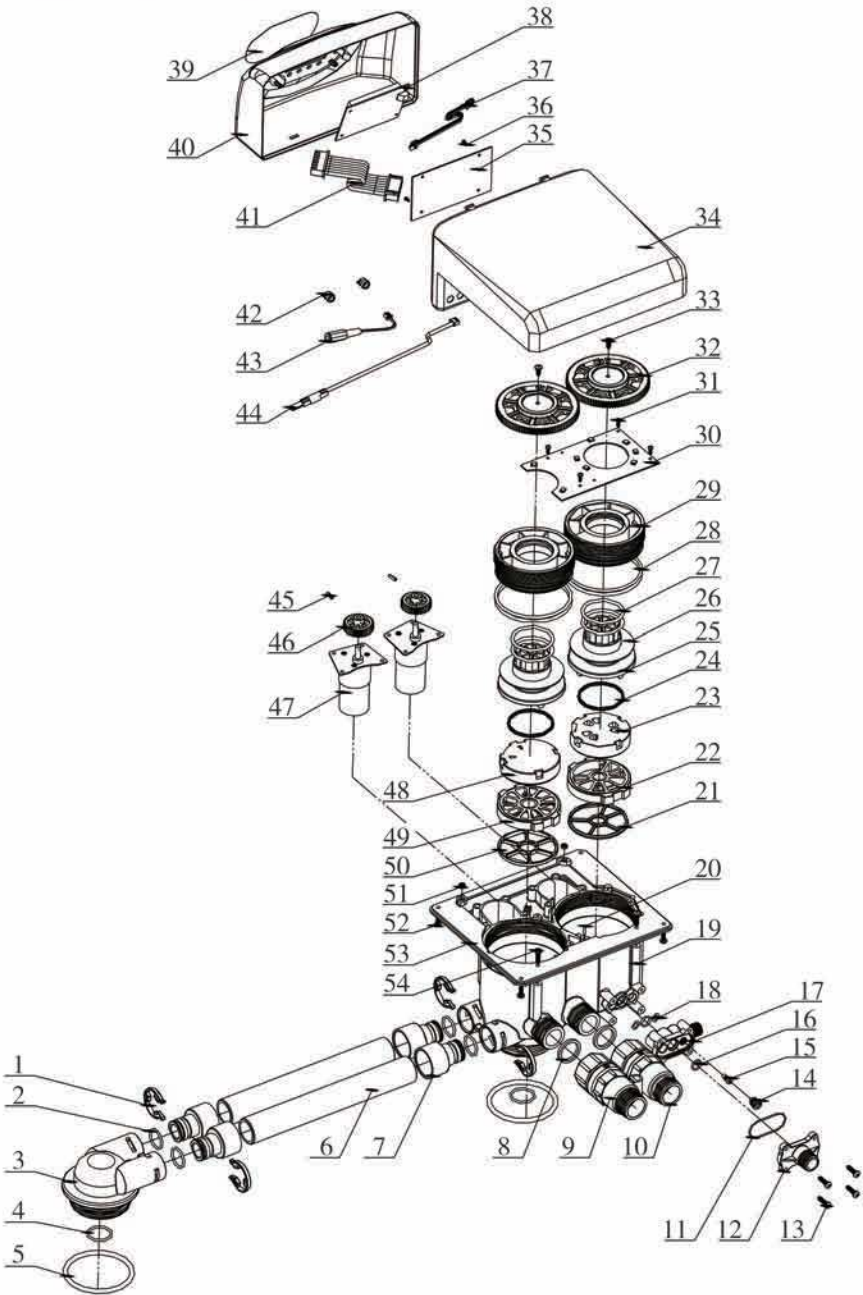

MODEL:17603-F73

3.8. Spare Parts and Part Number

F73 Valve Body Assembly (17603):

MODEL:17603-F73

Spare parts and Code for F73

Item No.	Description	Part Number	Quantity
1	Clip	8270005	4
2	O-ring 21.89×2.62	8378064	4
3	Valve Body	8022051	1
4	O-ring 25.8×2.65	8378078	2
5	O-ring 73x5.3	8378143	2
6	Pipe	8457007	2
7	Connector	8458015	2
8	O-ring φ 30X φ 24×3.3	8371001	2
9	Flow Meter	5447007	1
10	Animated Connector	5457002	1
11	O-ring 35×1.5	8378170	1
12	Injector Body	8315005	1
13	Injector Body ST3.9×40	8909017	4
14	Throat, Injector	8454008	1
15	Nozzle, Injector	8467008	1
16	O-ring 10.82×1.78	8378012	2
17	Injector Body	8008004	1
18	O-ring 7.5×1.8	8378016	2
19	Valve Body	8022050	1

Item No.	Description	Part Number	Quantity
28	O-ring 84×3.5	8378102	4
29	Fitting Nut	8092012	2
30	Locating Board	6380010	1
31	Screw, Cross ST2.9×9.5	8909008	10
32	Gear	5241013	2
33	Screw, Cross ST3.9×13	8909013	2
34	Dust Cover	8005009	1
35	Control Board	6382017	1
36	Screw, Cross ST2.2×6.5	8909004	2
37	Wire for Locating Board	5512001	1
38	Display Board	6381005	1
39	Label	8865007	1
40	Front Cover	8300007	1
41	Wire for Display Board	5511007	1
42	Buckle	8126004	2
43	Wire for Power	5513001	1
44	Probe wire	6386001	1
45	Pin	8993003	2
46	Small Gear	841012	2

Flow Meter Connector & Animated Connector:

5447007 Flow Meter with part number:

Item No.	Description	Part Number	Quantity
1	Animated Nut	8945001	1
2	Ferrule	8270002	1
3	Clip	8270001	1
4	O-ring 28×2.65	8378081	1
5	Impeller Supporter	5115001	1

Item No.	Description	Part Number	Quantity
6	Impeller	5436004	1
7	Rotate Core	8994005	1
8	Bushing	8210001	1
9	Shell	8002001	1